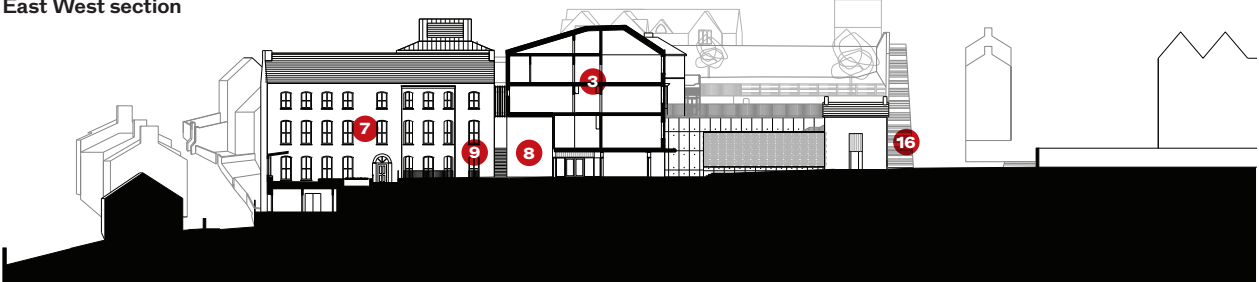

Level 02

Level 03

Level 04

Level 05

Above Exploded axo showing existing structures (top), courtyards and routeways (middle) and new science and art blocks inserted (bottom).

North South section

East West section

- 1** Library with bridge link
- 2** Arts block classrooms
- 3** Science block classrooms
- 4** Orchard
- 5** Staff areas
- 6** Convent garden
- 7** Existing north block classrooms
- 8** Entrance and school reception
- 9** Courtyard
- 10** Rooftop astro turf court
- 11** Parking
- 12** West block classrooms
- 13** Gym
- 14** Link to west block and refectory
- 15** Link to north block
- 16** Gatehouse