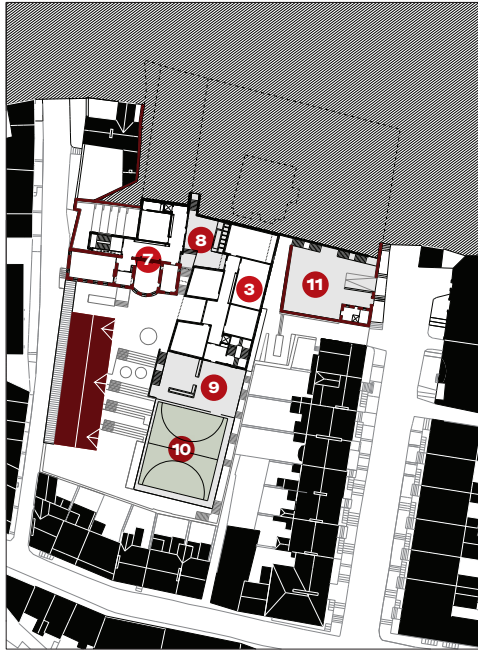

Level 02

Level 03

Level 04

Level 05

Above Exploded axo showing existing structures (top), courtyards and routeways (middle) and new science and art blocks inserted (bottom).

North South section

East West section

- 1** Library with bridge link
- 2** Arts block classrooms
- 3** Science block classrooms
- 4** Orchard
- 5** Staff areas
- 6** Convent garden
- 7** Existing north block classrooms
- 8** Entrance and school reception
- 9** Courtyard
- 10** Rooftop astro turf court
- 11** Parking
- 12** West block classrooms
- 13** Gym
- 14** Link to west block and refectory
- 15** Link to north block
- 16** Gatehouse