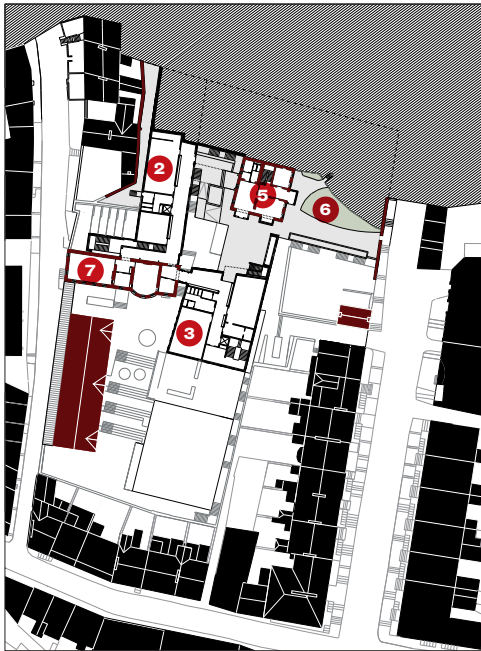

Level 02

Level 03

Level 04

Level 05

Above Exploded axo showing existing structures (top), courtyards and routeways (middle) and new science and art blocks inserted (bottom).

North South section

East West section

- 1** Library with bridge link
- 2** Arts block classrooms
- 3** Science block classrooms
- 4** Orchard
- 5** Staff areas
- 6** Convent garden
- 7** Existing north block classrooms
- 8** Entrance and school reception
- 9** Courtyard
- 10** Rooftop astro turf court
- 11** Parking
- 12** West block classrooms
- 13** Gym
- 14** Link to west block and refectory
- 15** Link to north block
- 16** Gatehouse