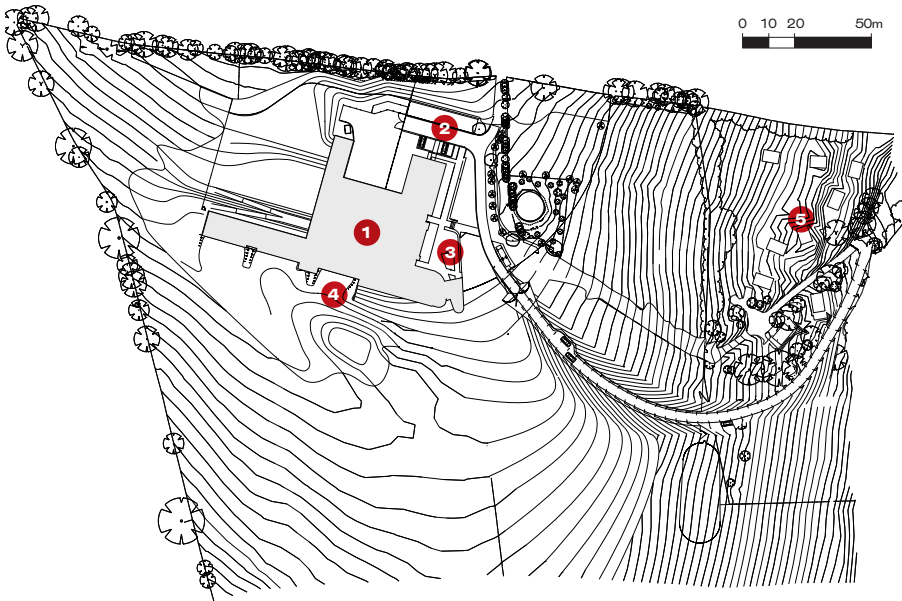

0 10 20 50m

Site plan

- 1 Monastery
- 2 Parking
- 3 East terrace
- 4 Outlook
- 5 Holiday let lodges